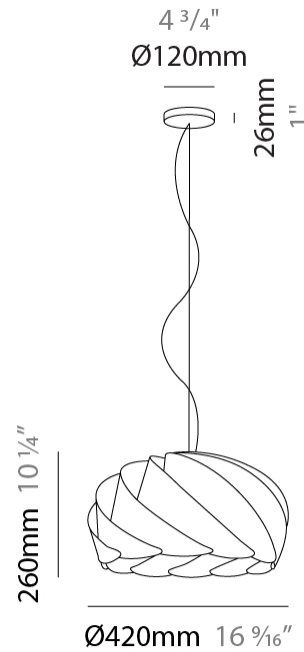

HALF GLOBE SUSPENSION

D61072-

base number   Finish
Options

1. To build a product code in our configurator select the specify button on the base model # product page
2. To build a manual product code on this datasheet choose from the options listed below in blue font and add the suffix to the base model #

GENERAL

Series: Half Globe
Brand: Linea Zero
Division: Design
Mounting Type: Suspension
Mounting Location: Ceiling
Subcategory: Pendant

PHYSICAL

Shape: Dome
Diameter (mm): 420
Diameter (in): 16 ⁹/₁₆
Height (mm): 260
Height (in): 10 ¹/₄
Max. Overall Height (mm): 1900
Max. Overall Height (in): 74 ¹³/₁₆
Light Distribution: Omnidirectional
Diffuser: Polilux™ Shade - See Finish Options
Fixture Finish: WHI / BLK / SIL / NGD / COP / PKM
Fixture Material: Polilux™/ Metal holder

ELECTRICAL

Number of Lamps: 1
Lamp Type: LED Retrofit
Bulb Included: Bulb Not Included
Max. Wattage Per Lamp (W): 7
Lamp Base: E26
Input Voltage (V): 120
Upon Request: 277Vac / GU24

LED

OPTICAL

RATINGS AND CERTIFICATIONS

Certified By: Certified for North American Standards
IP rating: IP20

PROJECT	_____
TYPE	_____
SPECIFIER	_____
QUANTITY	_____
DATE	_____