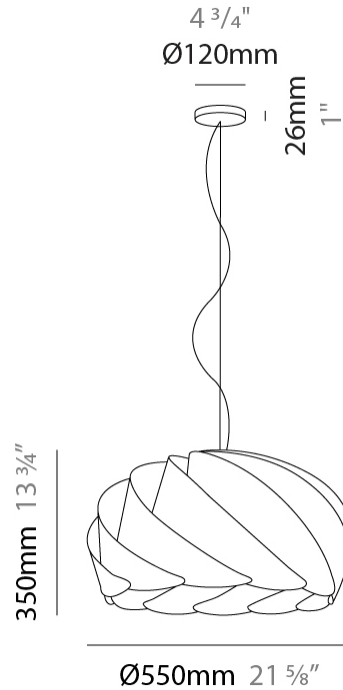

PROJECT	_____
TYPE	_____
SPECIFIER	_____
QUANTITY	_____
DATE	_____

HALF GLOBE SUSPENSION

D61073-

base number   Finish
Options

1. To build a product code in our configurator select the specify button on the base model # product page
2. To build a manual product code on this datasheet choose from the options listed below in blue font and add the suffix to the base model #

GENERAL

Series: Half Globe
Brand: Linea Zero
Division: Design
Mounting Type: Suspension
Mounting Location: Ceiling
Subcategory: Pendant

PHYSICAL

Shape: Dome
Diameter (mm): 550
Diameter (in): 21 ⁵/₈
Height (mm): 350
Height (in): 13 ³/₄
Max. Overall Height (mm): 1900
Max. Overall Height (in): 74 ¹³/₁₆
Light Distribution: Omnidirectional
Diffuser: Polilux™ Shade - See Finish Options
Fixture Finish: WHI / BLK / SIL / NGD / COP / PKM
Fixture Material: Polilux™/ Metal holder

ELECTRICAL

Number of Lamps: 1
Lamp Type: LED Retrofit
Bulb Included: Bulb Not Included
Max. Wattage Per Lamp (W): 7
Lamp Base: E26
Input Voltage (V): 120
Upon Request: 277Vac / GU24

LED

OPTICAL

RATINGS AND CERTIFICATIONS

Certified By: Certified for North American Standards
IP rating: IP20