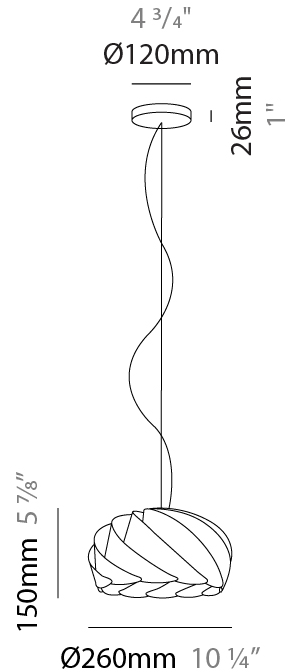

PROJECT	_____
TYPE	_____
SPECIFIER	_____
QUANTITY	_____
DATE	_____

HALF GLOBE SUSPENSION

D61071-

base number   Finish
Options

1. To build a product code in our configurator select the specify button on the base model # product page
2. To build a manual product code on this datasheet choose from the options listed below in blue font and add the suffix to the base model #

GENERAL

Series: Half Globe
Brand: Linea Zero
Division: Design
Mounting Type: Suspension
Mounting Location: Ceiling
Subcategory: Pendant

PHYSICAL

Shape: Dome
Diameter (mm): 260
Diameter (in): 10 1/4
Height (mm): 150
Height (in): 5 7/8
Max. Overall Height (mm): 1900
Max. Overall Height (in): 74 13/16
Light Distribution: Omnidirectional
Diffuser: Polilux™ Shade - See Finish Options
Fixture Finish: WHI / BLK / SIL / NGD / COP / PKM
Fixture Material: Polilux™/ Metal holder

ELECTRICAL

Number of Lamps: 1
Lamp Type: LED Retrofit
Bulb Included: Bulb Not Included
Max. Wattage Per Lamp (W): 7
Lamp Base: E26
Input Voltage (V): 120
Upon Request: 277Vac / GU24

LED

OPTICAL

RATINGS AND CERTIFICATIONS

Certified By: Certified for North American Standards
IP rating: IP20