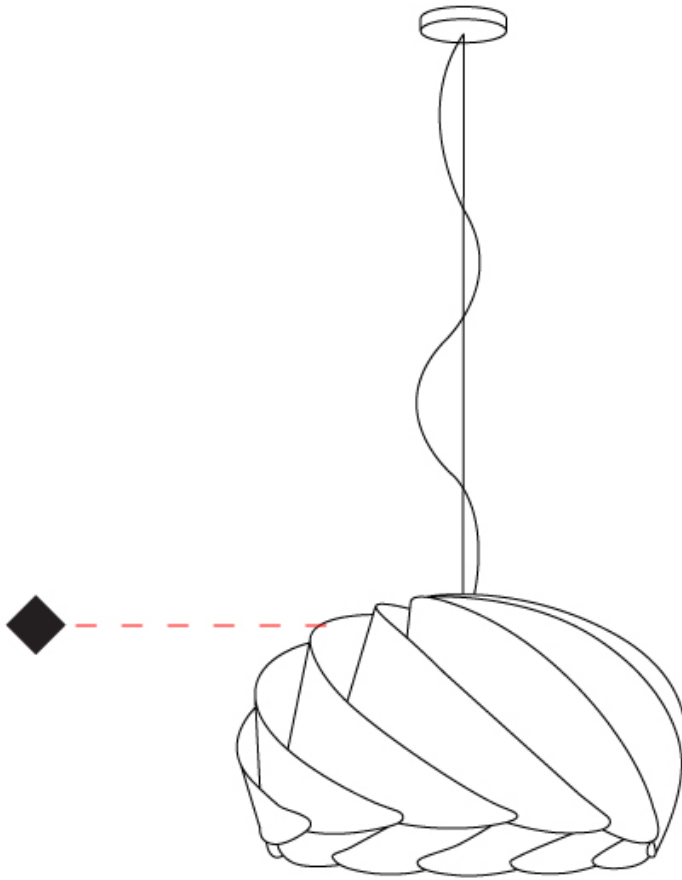

HALF GLOBE SUSPENSION

D61073-

PROJECT _____

TYPE _____

SPECIFIER _____

QUANTITY _____

DATE _____

D