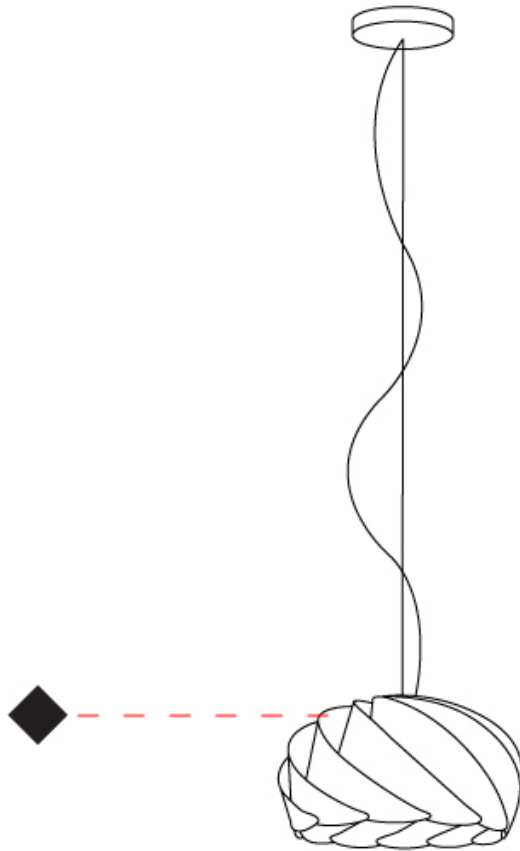

GENERAL

Series: Half Globe
 Brand: Linea Zero
 Division: Design
 Mounting Type: Suspension
 Mounting Location: Ceiling
 Subcategory: Pendant

PHYSICAL

Shape: Dome
 Diameter (mm): 260
 Diameter (in): 10 1/4
 Height (mm): 150
 Height (in): 5 7/8
 Max. Overall Height (mm): 1900
 Max. Overall Height (in): 74 13/16
 Light Distribution: Omnidirectional
 Diffuser: Polilux™ Shade - See Finish Options
 Fixture Finish: WHI / BLK / SIL / NGD / COP / PKM
 Fixture Material: Polilux™/ Metal holder

D

HALF GLOBE SUSPENSION

D61072-

base number Finish
Options

- To build a product code in our configurator select the specify button on the base model # product page
- To build a manual product code on this datasheet choose from the options listed below in blue font and add the suffix to the base model #

GENERAL

Series: Half Globe
 Brand: Linea Zero
 Division: Design
 Mounting Type: Suspension
 Mounting Location: Ceiling
 Subcategory: Pendant

PHYSICAL

Shape: Dome
 Diameter (mm): 420
 Diameter (in): 16 ⁹/₁₆
 Height (mm): 260
 Height (in): 10 ¹/₄
 Max. Overall Height (mm): 1900
 Max. Overall Height (in): 74 ¹³/₁₆
 Light Distribution: Omnidirectional
 Diffuser: Polilux™ Shade - See Finish Options
 Fixture Finish: WHI / BLK / SIL / NGD / COP / PKM
 Fixture Material: Polilux™/ Metal holder

D

HALF GLOBE COLOR FINISH CHART

PROJECT

TYPE

SPECIFIER

QUANTITY

DATE

Fixture Finish