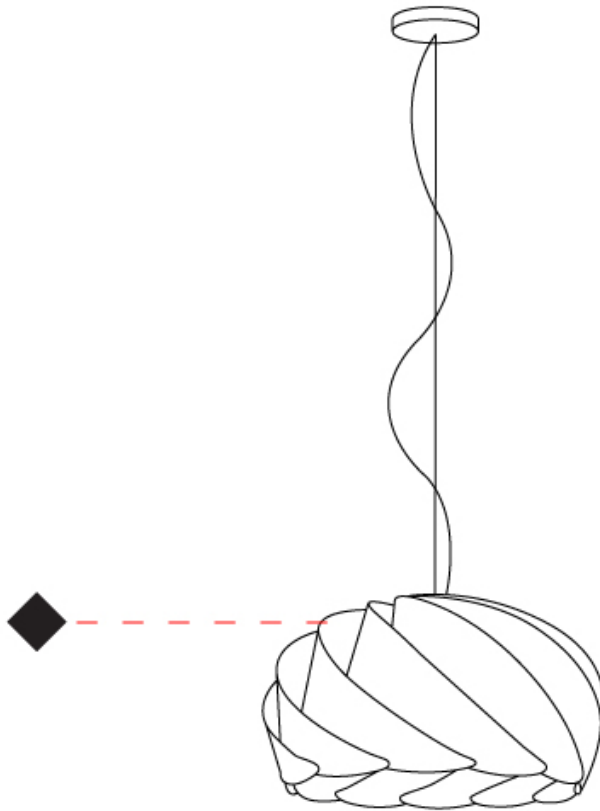

HALF GLOBE SUSPENSION

D61072-

PROJECT

TYPE

SPECIFIER

QUANTITY

DATE

D